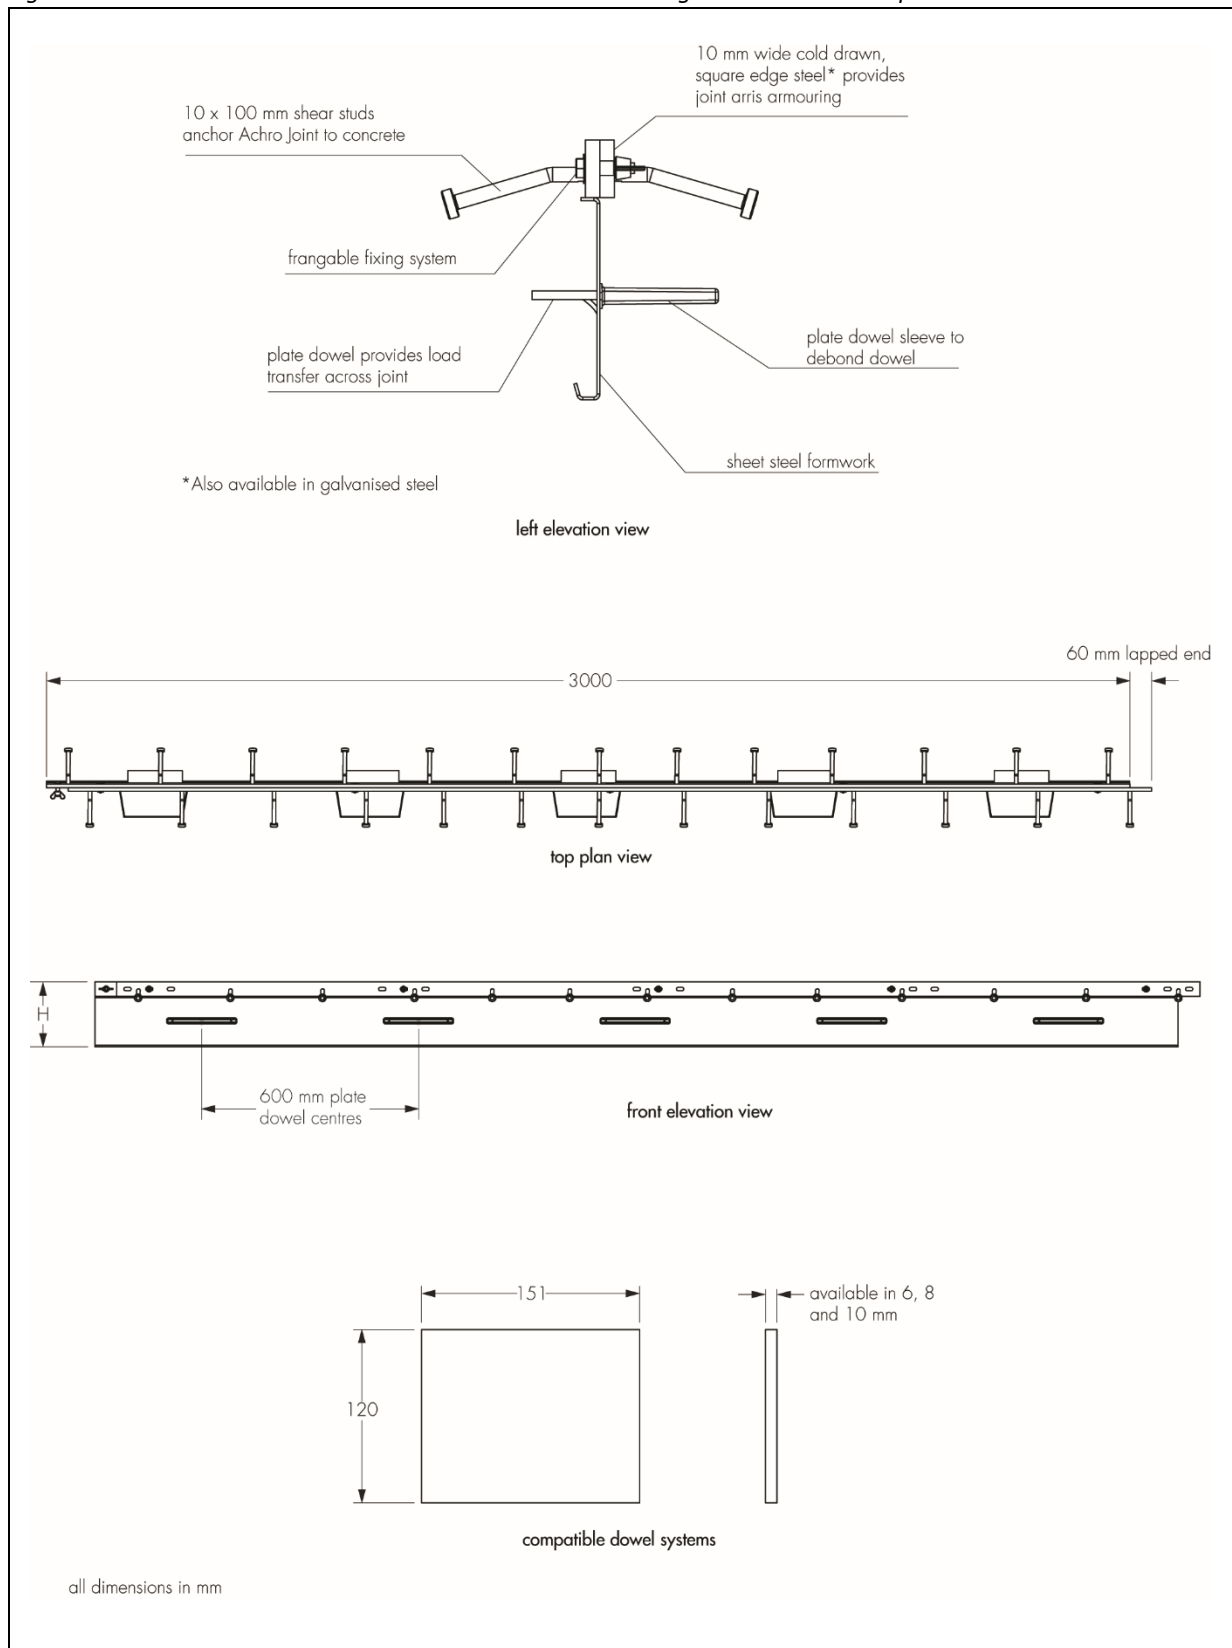

Figure A1.1 Achro Joint Classic with 4010 Joint aris armouing and classic divider plate<sup>(1)</sup>

(1) Achro Joint Classic 4010 between the heights of 140 and 190 mm is supplied as one product with an adjustable two part divider plate. All other available sizes are supplied as a fixed depth divider plate.